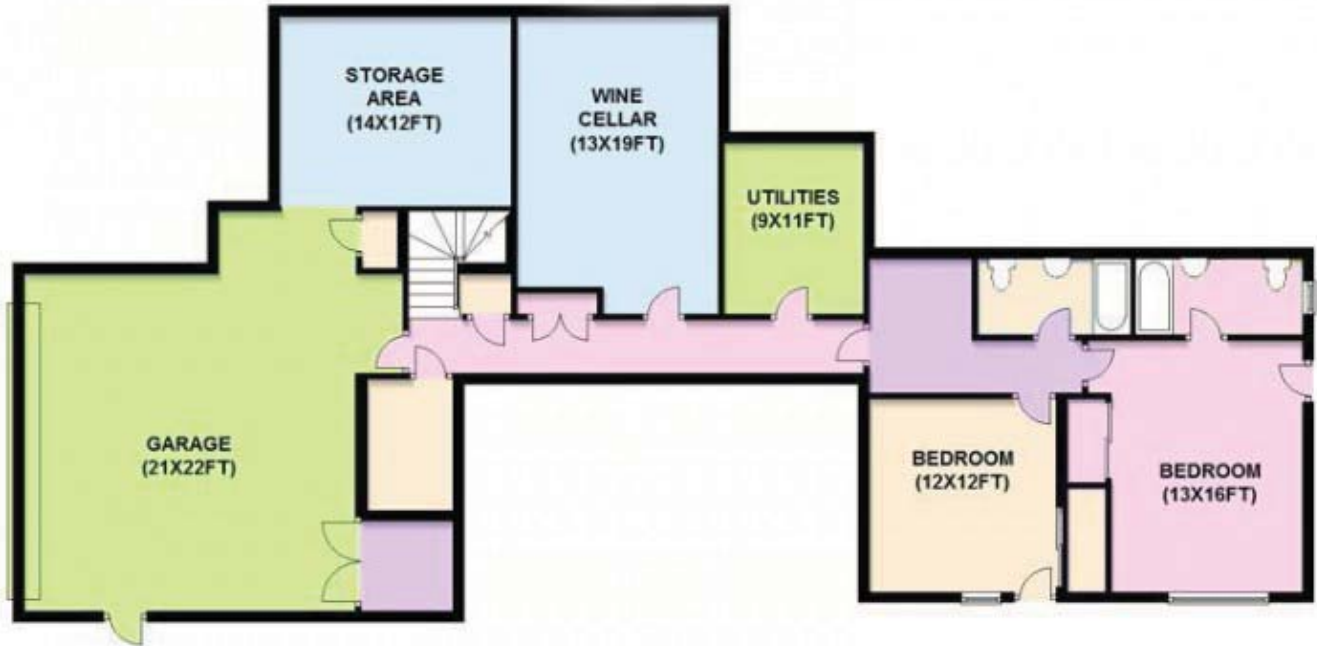

Single Family Home

**96 Laurel Grove**

**Ross, CA 94904**

Beds: 6/Baths: 6 1/2/Approx. Sq. Ft.: 5,400

**Main Floor**

**First Floor**

**Second Floor**