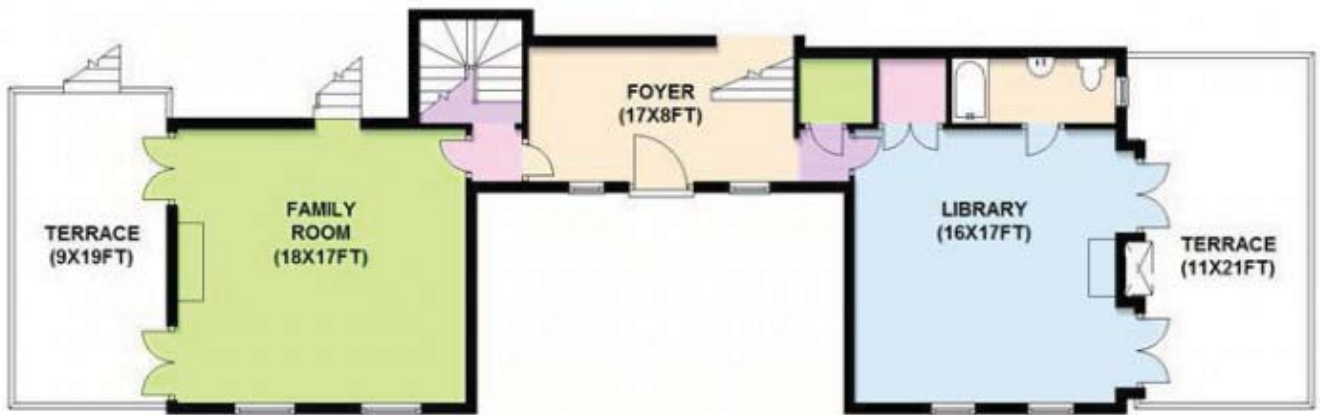

Single Family Home

**96 Laurel Grove**

**Ross, CA 94904**

Beds: 6/Baths: 6 1/2/Approx. Sq. Ft.: 5,400

**Main Floor**

**First Floor**

**Second Floor**